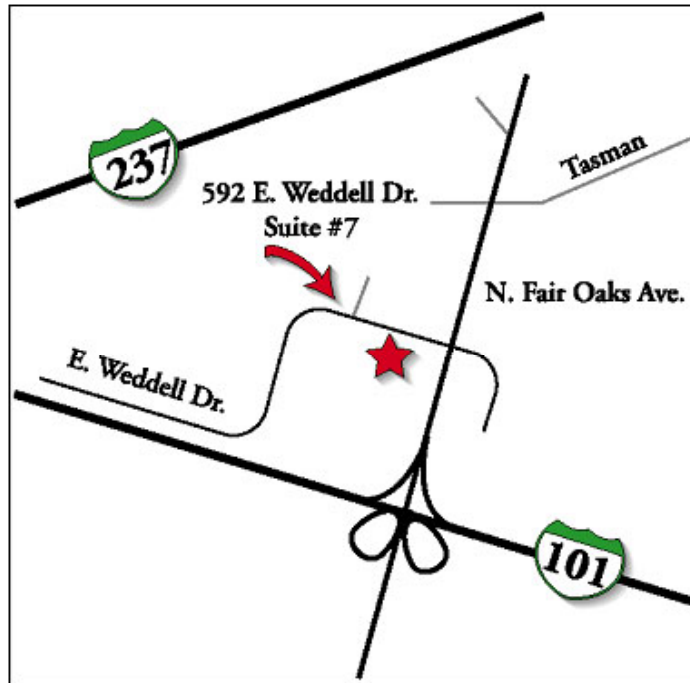

592 E. Weddell Drive, Suite 7
Sunnyvale, CA 94089
Phone (408) 745-0383 Fax (408) 745-0956
www.ondacorp.com

Directions to Onda Corporation

From San Francisco

101 South towards San Jose
Exit on Fair Oaks North
Go over the freeway, and just past the re-entry to the freeway turn left
onto Weddell Drive
Take the first driveway on your left

From San Jose

101 North towards San Francisco
Exit on Fair Oaks and make a right onto Fair Oaks
Turn immediately left onto Weddell Drive
Take the first driveway on your left